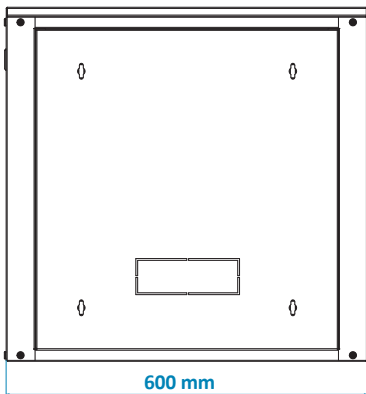

■ 9U 600X450

SIDE VIEW

Technical Specifications

- Complete structure and with the 19" rack guides, adjustable in depth to suit any need. Optionally, the rear guides can be installed.
- Door with safety glass (4 mm) that gives it a more attractive design and lock with key. 180 degree door opening.
- Holes for the passage of cables, in the upper and lower panel. These holes for the passage of cables can be left open or closed with a metal plate.
- Drilling for up to two 12 cm fans on the top panel (fans not included).
- Holes in the back plate for fixing the cabinet to the wall.
- (RAI 9005) Electrostatic application of powdered paint.