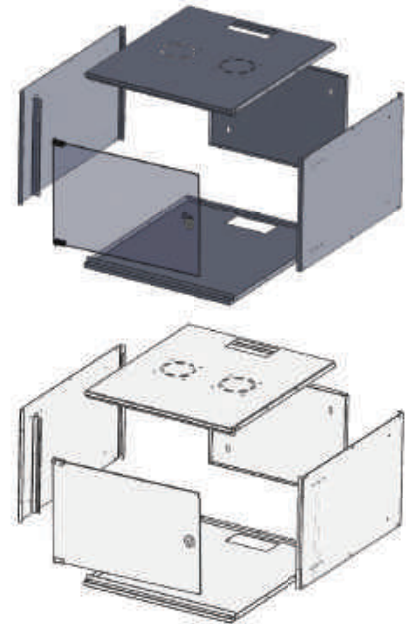

SOHO TYPE RACK CABINETS

■ 4U 500X400

■ 7U 500X400

■ 9U 500X400

■ 12U 500X400

■ SLIM CABINETS

■ 7U 500X600

■ 9U 500X600

■ 12U 500X600

SLIM CABINETS	HEIGHT*WIDTH*DEPTH	Desi	List Price
SLIM CABINET	150x515x475	12	110,00 \$
500*400 SOHO TYPE CABINETS	HEIGHT*WIDTH*DEPTH	Desi	List Price
4U 500X400 SOHO TYPE	180x500x400	13	60,00 \$
7U 500X400 SOHO TYPE	340x500x400	23	83,00 \$
9U 500X400 SOHO TYPE	430x500x400	29	95,00 \$
12U 500X400 SOHO TYPE	560x500x400	37	118,00 \$
500*600 SOHO TYPE CABINETS	HEIGHT*WIDTH*DEPTH	Desi	List Price
7U 500X600 SOHO TYPE	340X500X600	34	100,00 \$
9U 500X600 SOHO TYPE	430X500X600	43	115,00 \$
12U 500X600 SOHO TYPE	560X500X600	56	135,00 \$

■ 9U 500X400

SIDE VIEW

FRONT VIEW

BACK VIEW

Technical Specifications

- Complete structure and with the 19" rack guides, adjustable in depth to suit any need.
- Door with safety glass (4 mm) that gives it a more attractive design and lock with key. 180 degree door opening.
- Holes for the passage of cables, in the upper and lower panel. These holes for the passage of cables can be left open or closed with a metal plate.
- Drilling for up to two 12 cm fans on the top panel (fans not included).
- Holes in the back plate for fixing the cabinet to the wall.
- (RAI 9005) Electrostatic application of powdered paint.