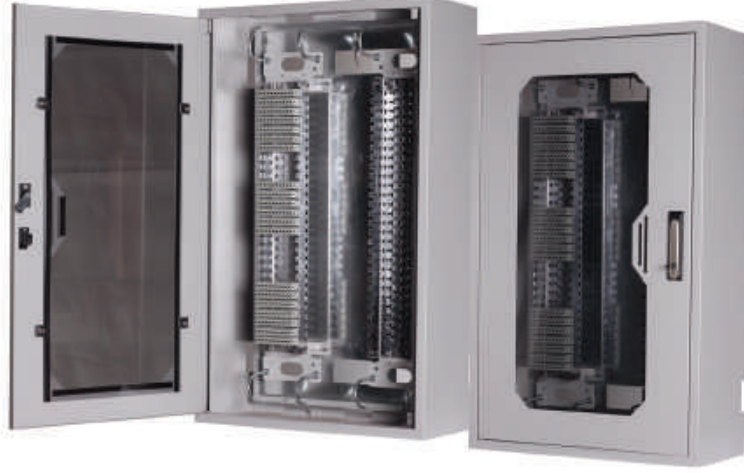

ELECTRICAL BOXES

■ ELECTRICAL BOXES 00X400