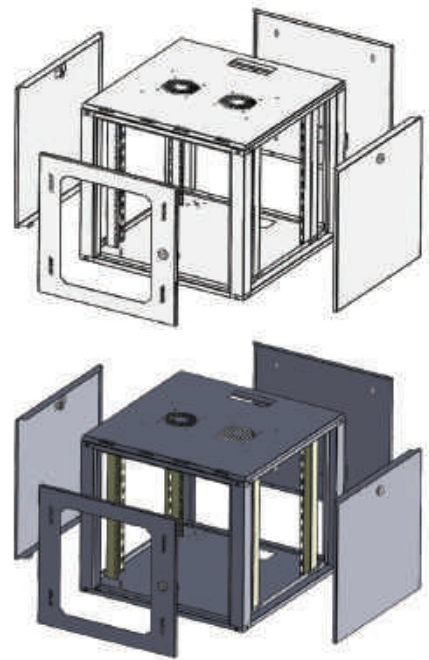

■ 9U 500X400

SIDE VIEW

FRONT VIEW

BACK VIEW

Technical Specifications

- Complete structure and with the 19" rack guides, adjustable in depth to suit any need.
- Door with safety glass (4 mm) that gives it a more attractive design and lock with key. 180 degree door opening.
- Holes for the passage of cables, in the upper and lower panel. These holes for the passage of cables can be left open or closed with a metal plate.
- Drilling for up to two 12 cm fans on the top panel (fans not included).
- Holes in the back plate for fixing the cabinet to the wall.
- (RAI 9005) Electrostatic application of powdered paint.

600X450 WALL TYPE RACK CABINETS

■ 7U 600X450

■ 9U 600X450

■ 12U 600X450

■ 16U 600X450

600*450 WALL TYPE CABINETS	HEIGHT*WIDTH*DEPTH	Desi	List Price
7U 600X450 WALL TYPE CABINET	340X600X450	31	140,00 \$
9U 600X450 WALL TYPE CABINET	430X600X450	39	150,00 \$
12U 600X450 WALL TYPE CABINET	560X600X450	51	160,00 \$
16U 600X450 WALL TYPE CABINET	730X600X450	66	180,00 \$
20U 600X450 WALL TYPE CABINET	930X600X450	70	225,00 \$

■ 9U 600X450

SIDE VIEW

FRONT VIEW

BACK VIEW

Technical Specifications

- Complete structure and with the 19" rack guides, adjustable in depth to suit any need. Optionally, the rear guides can be installed.
- Door with safety glass (4 mm) that gives it a more attractive design and lock with key. 180 degree door opening.
- Holes for the passage of cables, in the upper and lower panel. These holes for the passage of cables can be left open or closed with a metal plate.
- Drilling for up to two 12 cm fans on the top panel (fans not included).
- Holes in the back plate for fixing the cabinet to the wall.
- (RAI 9005) Electrostatic application of powdered paint.