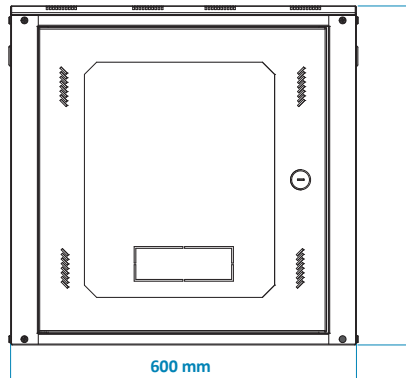

■ 12U 600X600

FRONT VIEW

Technical Specifications

- Complete structure and with the 19" rack guides, adjustable in depth to suit any need. Optionally, the rear guides can be installed.
- Door with safety glass (4 mm) that gives it a more attractive design and lock with key. 180 degree door opening.
- Holes for the passage of cables, in the upper and lower panel. These holes for the passage of cables can be left open or closed with a metal plate.
- Drilling for up to two 12 cm fans on the top panel (fans not included).
- Holes in the back plate for fixing the cabinet to the wall.
- (RAI 9005) Electrostatic application of powdered paint.