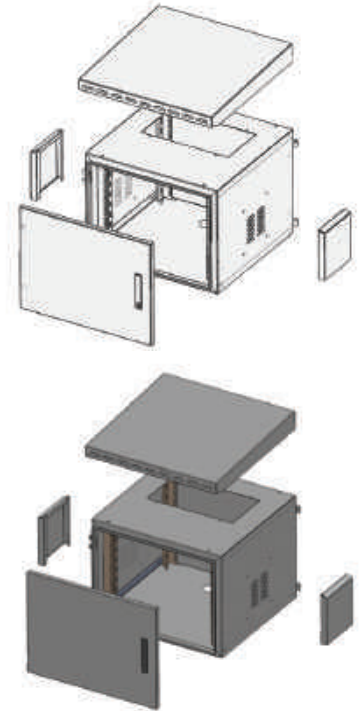

600X450 OUTDOOR CABINETS

■ 7U 600X450

■ 9U 600X450

■ 12U 600X450

■ 7U 600X600

■ 9U 600X600

■ 12U 600X600

600X450 OUTDOOR (SINGLE LAYER)	HEIGHT*WIDTH*DEPTH	Desi	LİSTE
7U 600X450 OUTDOOR (SINGLE LAYER)	450X600X450	41	280,00 \$
9U 600X450 OUTDOOR (SINGLE LAYER)	580X600X450	53	300,00 \$
12U 600X450 OUTDOOR (SINGLE LAYER)	680X600X450	62	340,00 \$
16U 600X450 OUTDOOR (SINGLE LAYER)	800X600X450	72	450,00 \$
20U 600X450 OUTDOOR (SINGLE LAYER)	1000X600X450	90	560,00 \$
PLINTH BASES (15 cm - 20 cm - 30 cm - 50 cm)	150X600X450	13	50,00 \$
POLE BRACKET	-	-	21,00 \$
600X450 OUTDOOR (DOUBLE LAYER)	HEIGHT*WIDTH*DEPTH	Desi	LİSTE
7U 600X450 OUTDOOR (DOUBLE LAYER)	450X600X450	41	360,00 \$
9U 600X450 OUTDOOR (DOUBLE LAYER)	580X600X450	53	380,00 \$
12U 600X450 OUTDOOR (DOUBLE LAYER)	680X600X450	62	420,00 \$
16U 600X450 OUTDOOR (DOUBLE LAYER)	800X600X450	72	560,00 \$
20U 600X450 OUTDOOR (DOUBLE LAYER)	1000X600X450	90	700,00 \$
PLINTH BASES (15 cm - 20 cm - 30 cm - 50 cm)	150X600X450	13	50,00 \$
POLE BRACKET	-	-	21,00 \$

600X600 OUTDOOR CABINETS

- Complete structure and with the 19" rack guides, adjustable in depth to suit any need.
- Internal wind and dust protection door.
- Open / Close function hiding and securing fan module, allowing heat dissipation from exhausted hot air through fan kit.
- Cable Entry Gland Plate, with PVC or Brass Cable Entry Pats, PG sizes, multiple capacity per usage field, customized- in standard 1pcs PG40, 4pcs PG16 cable entry pats.
- Monoblock welded body for stability and mechanical resistance and special flange system for water and dust ingress.
- Ventilation louvers for fresh air intake, different leveling with the internal skin air filter.
- High corrosion resistance.
- (RAI 9003) Electrostatic application of powdered paint.