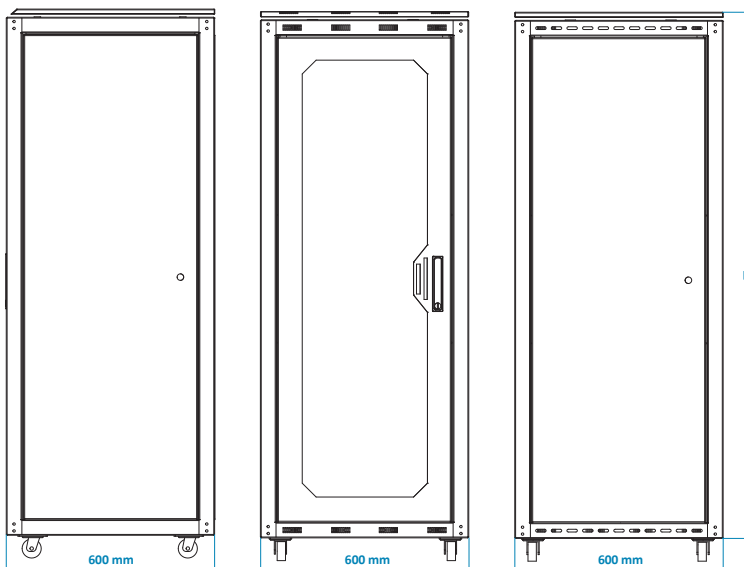

Technical Specifications

■ 32U 600X600

- Complete structure and with the 19" rack guides, adjustable in depth to suit any need.
- Door with extra safety glass (4 mm) or that gives it a more attractive design and lock with key. 180 degree all door opening.
- Hole with a brushed metal plate (350x250 mm) for the passage of cables in the lower panel.
- Drilling for up to two 12 cm fans on the top panel (fans not included).
- Extra strong upper and lower panel.
- 1,2mm-1,5mm Cold Rolled Steel
- Easy acces to fan modules with a special upper panel design.
- (RAI 9005) Electrostatic application of powdered paint.