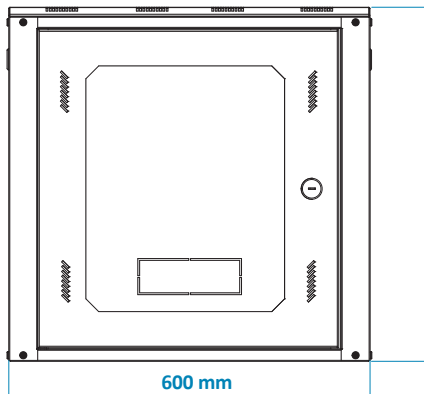

■ 9U 600X450

FRONT VIEW

Technical Specifications

- Complete structure and with the 19" rack guides, adjustable in depth to suit any need. Optionally, the rear guides can be installed.
- Door with safety glass (4 mm) that gives it a more attractive design and lock with key. 180 degree door opening.
- Holes for the passage of cables, in the upper and lower panel. These holes for the passage of cables can be left open or closed with a metal plate.
- Drilling for up to two 12 cm fans on the top panel (fans not included).
- Holes in the back plate for fixing the cabinet to the wall.
- (RAI 9005) Electrostatic application of powdered paint.