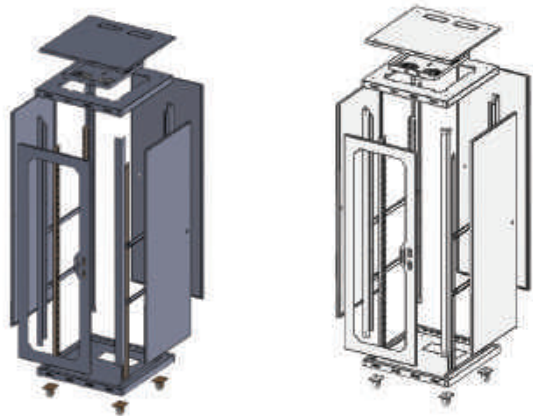

■ 12U 600X600

SIDE VIEW

FRONT VIEW

BACK VIEW

Technical Specifications

- Complete structure and with the 19" rack guides, adjustable in depth to suit any need. Optionally, the rear guides can be installed.
- Door with safety glass (4 mm) that gives it a more attractive design and lock with key. 180 degree door opening.
- Holes for the passage of cables, in the upper and lower panel. These holes for the passage of cables can be left open or closed with a metal plate.
- Drilling for up to two 12 cm fans on the top panel (fans not included).
- Holes in the back plate for fixing the cabinet to the wall.
- (RAI 9005) Electrostatic application of powdered paint.

600X600 FLOOR STANDING TYPE CABINETS

■ 12U 600X600 ■ 16U 600X600 ■ 20U 600X600 ■ 22U 600X600

■ 26U 600X600 ■ 32U 600X600 ■ 36U 600X600 ■ 42U 600X600

600*600 FLOOR STANDING RACK CABINETS	HEIGHT*WIDTH*DEPTH	Desi	List Prices
12U 600X600 FLOOR STANDING RACK CABINETS	600X600X600	65	245,00 \$
16U 600X600 FLOOR STANDING RACK CABINETS	910X600X600	110	260,00 \$
20U 600X600 FLOOR STANDING RACK CABINETS	1090X600X600	130	280,00 \$
22U 600X600 FLOOR STANDING RACK CABINETS	1180X600X600	142	310,00 \$
26U 600X600 FLOOR STANDING RACK CABINETS	1350X600X600	162	370,00 \$
28U 600X600 FLOOR STANDING RACK CABINETS	1450X600X600	174	390,00 \$
32U 600X600 FLOOR STANDING RACK CABINETS	1620X600X600	195	415,00 \$
36U 600X600 FLOOR STANDING RACK CABINETS	1800X600X600	216	480,00 \$
39U 600X600 FLOOR STANDING RACK CABINETS	1930X600X600	232	530,00 \$
42U 600X600 FLOOR STANDING RACK CABINETS	2070X600X600	248	580,00 \$
44U 600X600 FLOOR STANDING RACK CABINETS	2160X600X600	260	610,00 \$
45U 600X600 FLOOR STANDING RACK CABINETS	2200X600X600	264	620,00 \$
47U 600X600 FLOOR STANDING RACK CABINETS	2290X600X600	274	650,00 \$
WROUGHT IRON DOOR	-	-	50,00 \$