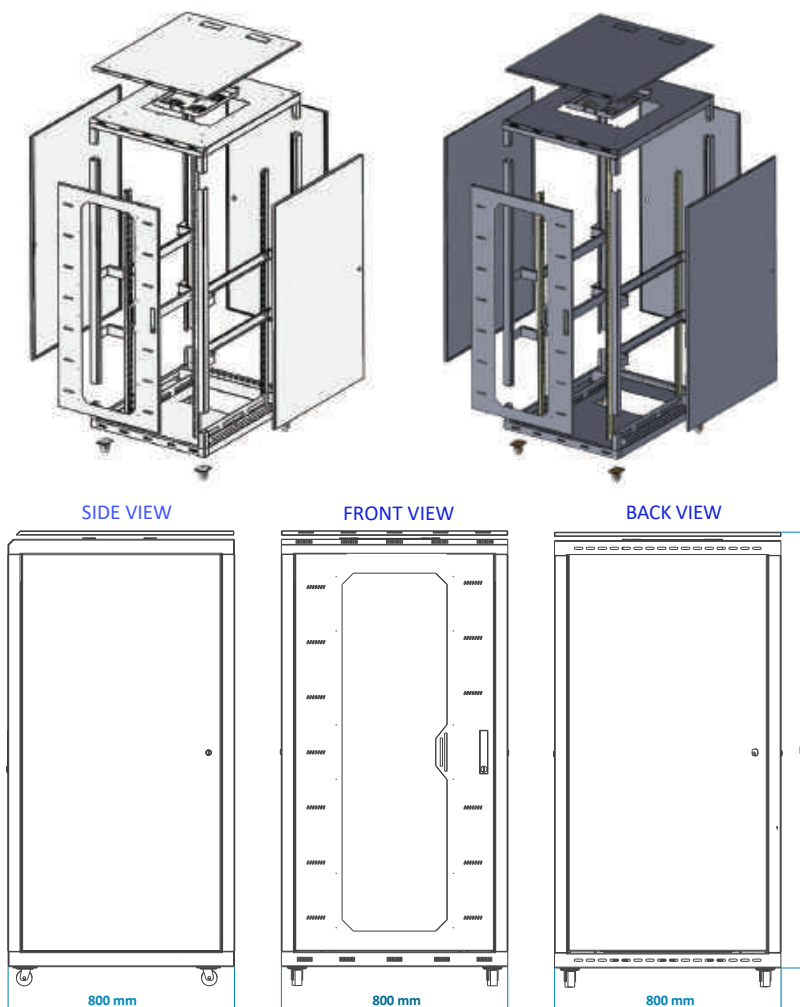

800X800 STANDING FLOOR CABINETS

■ 16U 800X800 ■ 20U 800X800 ■ 22U 800X800 ■ 26U 800X800

■ 32U 800X800 ■ 36U 800X800 ■ 42U 800X800

800*800 STANDING FLOOR TYPE CABINETS	HEIGHT*WIDTH*DEPTH	Desi	List Price
16U 800X800 STANDING FLOOR TYPE CABINET	910X800X800	195	376,00 \$
20U 800X800 STANDING FLOOR TYPE CABINET	1090X800X800	233	412,00 \$
22U 800X800 STANDING FLOOR TYPE CABINET	1180X800X800	252	462,00 \$
26U 800X800 STANDING FLOOR TYPE CABINET	1350X800X800	288	510,00 \$
28U 800X800 STANDING FLOOR TYPE CABINET	1450X800X800	315	552,00 \$
32U 800X800 STANDING FLOOR TYPE CABINET	1620X800X800	345	589,00 \$
36U 800X800 STANDING FLOOR TYPE CABINET	1800X800X800	384	635,00 \$
39U 800X800 STANDING FLOOR TYPE CABINET	1930X800X800	412	690,00 \$
42U 800X800 STANDING FLOOR TYPE CABINET	2070X800X800	441	770,00 \$
44U 800X800 STANDING FLOOR TYPE CABINET	2160X800X800	460	815,00 \$
45U 800X800 STANDING FLOOR TYPE CABINET	2200X800X800	469	833,00 \$
47U 800X800 STANDING FLOOR TYPE CABINET	2290X800X800	488	870,00 \$
WROUGHT IRON DOOR	-	-	60,00 \$

■ 32U 800X800

Technical Specifications

- Complete structure and with the 19" rack guides, adjustable in depth to suit any need.
- Door with extra safety glass (4 mm) or that gives it a more attractive design and lock with key. 180 degree all door opening.
- Hole with a brushed metal plate (350x250 mm) for the passage of cables in the lower panel.
- Drilling for up to two 12 cm fans on the top panel (fans not included).
- Extra strong upper and lower panel.
- 1,2mm-1,5mm Cold Rolled Steel
- Easy acces to fan modules with a special upper panel design.
- (RAI 9005) Electrostatic application of powdered paint.