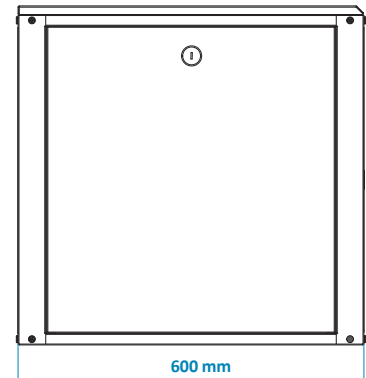

■ 12U 600X600

SIDE VIEW

FRONT VIEW

BACK VIEW

Technical Specifications

- Complete structure and with the 19" rack guides, adjustable in depth to suit any need. Optionally, the rear guides can be installed.
- Door with safety glass (4 mm) that gives it a more attractive design and lock with key. 180 degree door opening.
- Holes for the passage of cables, in the upper and lower panel. These holes for the passage of cables can be left open or closed with a metal plate.
- Drilling for up to two 12 cm fans on the top panel (fans not included).
- Holes in the back plate for fixing the cabinet to the wall.
- (RAI 9005) Electrostatic application of powdered paint.