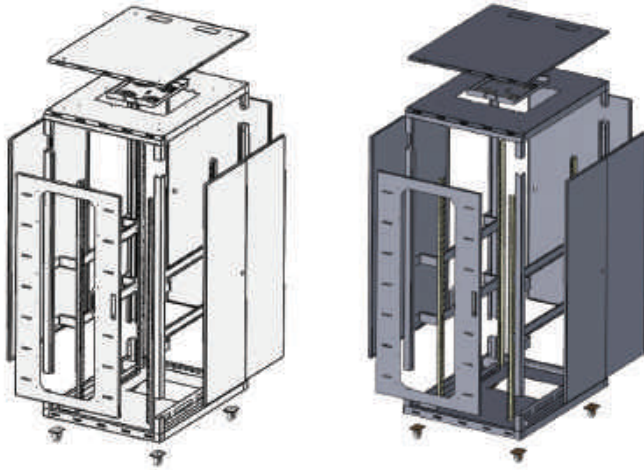

800X1000 STANDING FLOOR TYPE CABINETS

■ 16U 800X1000

■ 20U 800X1000

■ 26U 800X1000

■ 32U 800X1000

■ 36U 800X1000

■ 42U 800X1000

800*1000 STANDING FLOOR TYPE CABINET	HEIGHT*WIDTH*DEPTH	Desi	List Price
16U 800X1000 STANDING FLOOR TYPE CABINET	910X800X1000	243	425,00 \$
20U 800X1000 STANDING FLOOR TYPE CABINET	1090X800X1000	290	530,00 \$
22U 800X1000 STANDING FLOOR TYPE CABINET	1180X800X1000	315	580,00 \$
26U 800X1000 STANDING FLOOR TYPE CABINET	1350X800X1000	360	625,00 \$
28U 800X1000 STANDING FLOOR TYPE CABINET	1450X800X1000	392	675,00 \$
32U 800X1000 STANDING FLOOR TYPE CABINET	1620X800X1000	432	770,00 \$
36U 800X1000 STANDING FLOOR TYPE CABINET	1800X800X1000	480	860,00 \$
39U 800X1000 SSTANDING FLOOR TYPE CABINET	1930X800X1000	515	910,00 \$
42U 800X1000 STANDING FLOOR TYPE CABINET	2070X800X1000	552	947,00 \$
44U 800X1000 STANDING FLOOR TYPE CABINET	2160X800X1000	576	997,00 \$
45U 800X1000 STANDING FLOOR TYPE CABINET	2200X800X1000	586	1020,00 \$
47U 800X1000 STANDING FLOOR TYPE CABINET	2290X800X1000	610	1065,00 \$
WROUGHT IRON DOOR	-	-	60,00 \$

SIDE VIEW

FRONT VIEW

BACK VIEW

■ 32U 800X1000

Technical Specifications

- Complete structure and with the 19" rack guides, adjustable in depth to suit any need.
- Door with extra safety glass (4 mm) or that gives it a more attractive design and lock with key. 180 degree all door opening.
- Hole with a brushed metal plate (350x250 mm) for the passage of cables in the lower panel.
- Drilling for up to two 12 cm fans on the top panel (fans not included).
- Extra strong upper and lower panel.
- 1,2mm-1,5mm Cold Rolled Steel
- Easy acces to fan modules with a special upper panel design.
- (RAI 9005) Electrostatic application of powdered paint.