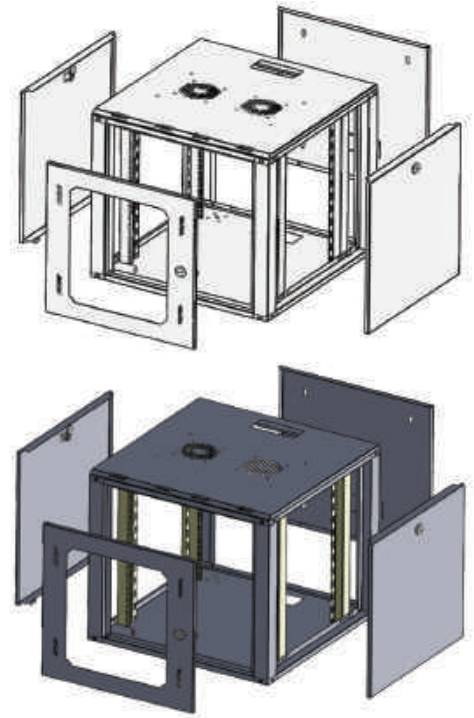

■ 9U 600X450

SIDE VIEW

FRONT VIEW

BACK VIEW

Technical Specifications

- Complete structure and with the 19" rack guides, adjustable in depth to suit any need. Optionally, the rear guides can be installed.
- Door with safety glass (4 mm) that gives it a more attractive design and lock with key. 180 degree door opening.
- Holes for the passage of cables, in the upper and lower panel. These holes for the passage of cables can be left open or closed with a metal plate.
- Drilling for up to two 12 cm fans on the top panel (fans not included).
- Holes in the back plate for fixing the cabinet to the wall.
- (RAI 9005) Electrostatic application of powdered paint.

600X600 WALL TYPE RACK KABİNETLER

■ 7U 600X600

■ 9U 600X600

■ 12U 600X600

■ 16U 600X600

600*600 WALL TYPE RACK CABINET	HEIGHT*WIDTH*DEPTH	Desi	List Price
7U 600X600 WALL TYPE RACK CABINET	340X600X600	41	160,00 \$
9U 600X600 WALL TYPE RACK CABINET	430X600X600	50	170,00 \$
12U 600X600 WALL TYPE RACK CABINET	560X600X600	67	190,00 \$
16U 600X600 WALL TYPE RACK CABINET	730X600X600	87	220,00 \$
20U 600X600 WALL TYPE RACK CABINET	930X600X600	90	275,00 \$

■ 12U 600X600

SIDE VIEW

FRONT VIEW

BACK VIEW

Technical Specifications

- Complete structure and with the 19" rack guides, adjustable in depth to suit any need. Optionally, the rear guides can be installed.
- Door with safety glass (4 mm) that gives it a more attractive design and lock with key. 180 degree door opening.
- Holes for the passage of cables, in the upper and lower panel. These holes for the passage of cables can be left open or closed with a metal plate.
- Drilling for up to two 12 cm fans on the top panel (fans not included).
- Holes in the back plate for fixing the cabinet to the wall.
- (RAI 9005) Electrostatic application of powdered paint.