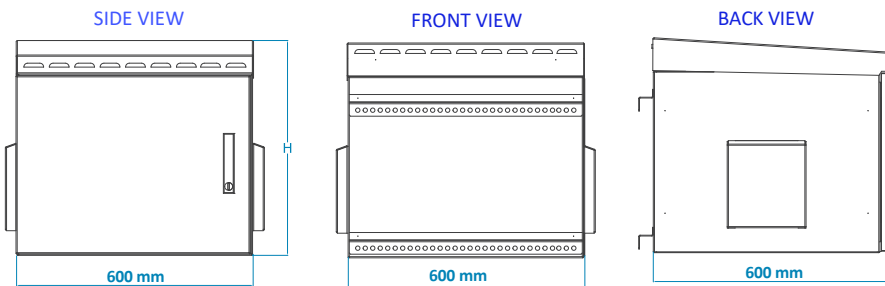

600X600 OUTDOOR CABINETS

- Complete structure and with the 19" rack guides, adjustable in depth to suit any need.
- Internal wind and dust protection door.
- Open / Close function hiding and securing fan module, allowing heat dissipation from exhausted hot air through fan kit.
- Cable Entry Gland Plate, with PVC or Brass Cable Entry Pats, PG sizes, multiple capacity per usage field, customized- in standard 1pcs PG40, 4pcs PG16 cable entry pats.
- Monoblock welded body for stability and mechanical resistance and special flange system for water and dust ingress.
- Ventilation louvers for fresh air intake, different leveling with the internal skin air filter.
- High corrosion resistance.
- (RAI 9003) Electrostatic application of powdered paint.

600X600 OUTDOOR CABINETS	HEIGHT*WIDTH*DEPTH	DESI	LİSTE
7U 600X600 OUTDOOR (SINGLE LAYER)	450X600X600	41	320,00 $
9U 600X600 OUTDOOR (SINGLE LAYER)	580X600X600	53	340,00 $
12U 600X600 OUTDOOR (SINGLE LAYER)	680X600X600	62	360,00 $
16U 600X600 OUTDOOR (SINGLE LAYER)	800X600X600	96	480,00 $
20U 600X600 OUTDOOR (SINGLE LAYER)	1000X600X600	120	600,00 $
PLINTH BASES (15 cm - 20 cm - 30 cm - 50 cm)	150X600X600	13	50,00 $
POLE BRACKET	-	-	21,00 $
600X600 OUTDOOR (DOUBLE LAYER)	HEIGHT*WIDTH*DEPTH	DESI	LİSTE
7U 600X600 OUTDOOR (DOUBLE LAYER)	450X600X600	41	380,00 $
9U 600X600 OUTDOOR (DOUBLE LAYER)	580X600X600	53	420,00 $
12U 600X600 OUTDOOR (DOUBLE LAYER)	680X600X600	62	460,00 $
16U 600X600 OUTDOOR (DOUBLE LAYER)	800X600X600	96	610,00 $
20U 600X600 OUTDOOR (DOUBLE LAYER)	1000X600X600	120	760,00 $
PLINTH BASES (15 cm - 20 cm - 30 cm - 50 cm)	150X600X600	13	50,00 $
POLE BRACKET	-	-	21,00 $