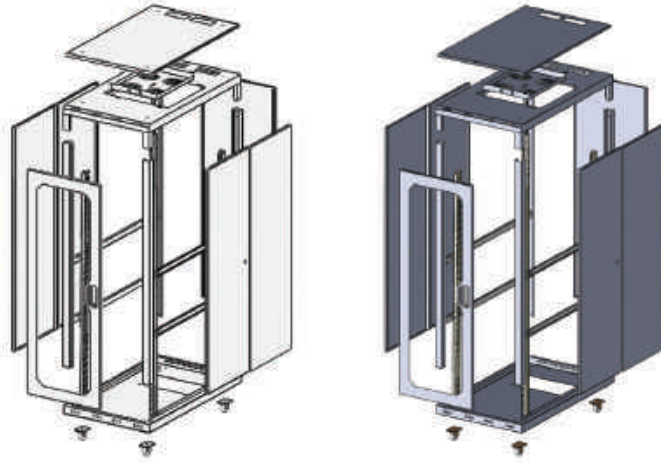

600X1000 STANDING FLOOR

■ 16U 600X1000 ■ 20U 600X1000 ■ 22U 600X1000

■ 26U 600X1000 ■ 32U 600X1000 ■ 36U 600X1000 ■ 42U 600X1000

600*1000 STANDING FLOOR TYPE CABINETS	HEIGHT*WIDTH*DEPTH	Desi	List Price
16U 600X1000 STANDING FLOOR TYPE CABINET	910X600X1000	182	380,00 \$
20U 600X1000 STANDING FLOOR TYPE CABINET	1090X600X1000	218	420,00 \$
22U 600X1000 STANDING FLOOR TYPE CABINET	1180X600X1000	236	475,00 \$
26U 600X1000 STANDING FLOOR TYPE CABINET	1350X600X1000	270	520,00 \$
28U 600X1000 STANDING FLOOR TYPE CABINET	1450X600X1000	308	555,00 \$
32U 600X1000 STANDING FLOOR TYPE CABINET	1620X600X1000	324	585,00 \$
36U 600X1000 STANDING FLOOR TYPE CABINET	1800X600X1000	360	620,00 \$
39U 600X1000 STANDING FLOOR TYPE CABINET	1930X600X1000	386	685,00 \$
42U 600X1000 STANDING FLOOR TYPE CABINET	2070X600X1000	414	770,00 \$
44U 600X1000 STANDING FLOOR TYPE CABINET	2160X600X1000	432	820,00 \$
45U 600X1000 STANDING FLOOR TYPE CABINET	2200X600X1000	440	838,00 \$
47U 600X1000 STANDING FLOOR TYPE CABINET	2290X600X1000	458	875,00 \$
WROUGHT IRON DOOR	-	-	50,00 \$