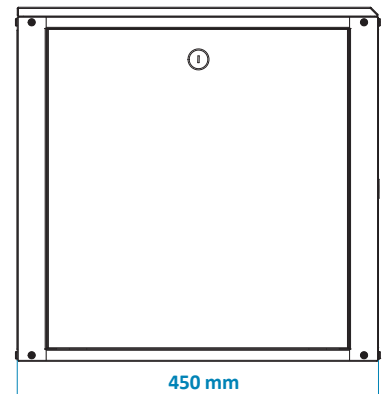

■ 9U 600X450

SIDE VIEW

FRONT VIEW

BACK VIEW

Technical Specifications

- Complete structure and with the 19" rack guides, adjustable in depth to suit any need. Optionally, the rear guides can be installed.
- Door with safety glass (4 mm) that gives it a more attractive design and lock with key. 180 degree door opening.
- Holes for the passage of cables, in the upper and lower panel. These holes for the passage of cables can be left open or closed with a metal plate.
- Drilling for up to two 12 cm fans on the top panel (fans not included).
- Holes in the back plate for fixing the cabinet to the wall.
- (RAI 9005) Electrostatic application of powdered paint.